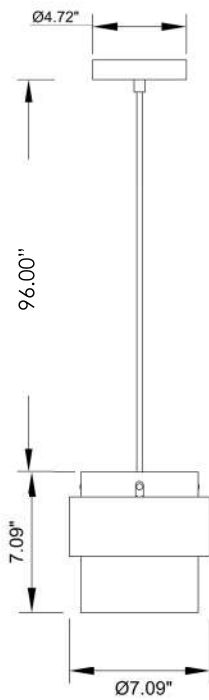

Model P1404-AB-WH

Model P1404-BK-WH

BK=Matte Black

AB=Aged Brass

Fabric Jacket Cord

Opal White Glass

LIGHT SOURCE 1 x E26 Medium Base

WATTAGE 60 Watt

VOLTAGE 120V