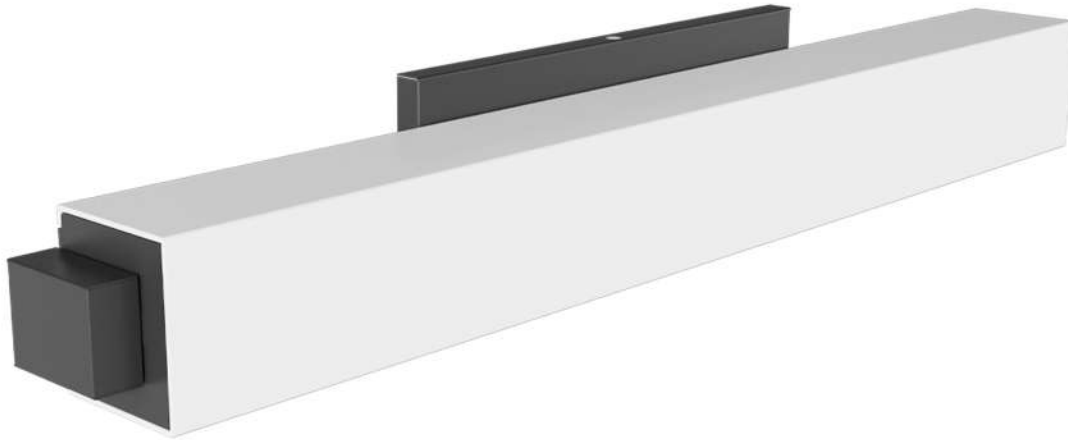

Model VL1384-24-3CCT-BK

Matte Black - White Acrylic Diffuser

LENGTH 24.00"
HEIGHT 4.50"
DEPTH 2.50"
LIGHT SOURCE AC LED
3 CCT 3000K-4000K-5000K
LUMENS 2100 Delivered
WATTAGE 25 Watt
VOLTAGE 120V