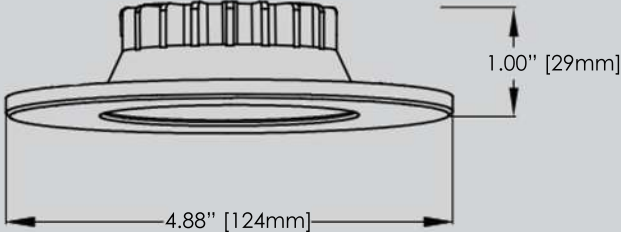

9W

750LM

Dimmable

9W

Integrated LED

AC120V 60Hz

750LM

Dimmable

Suitable for Wet Location