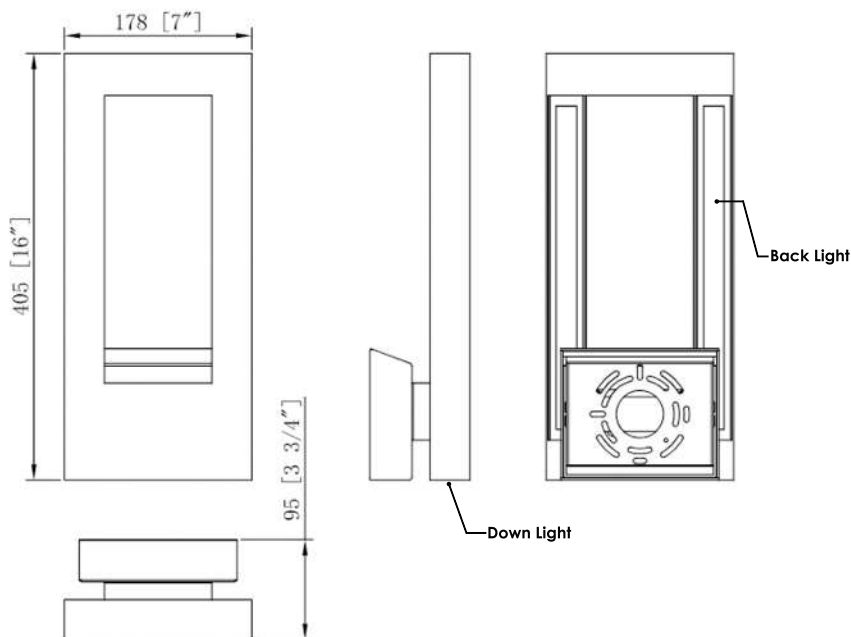

Model OL3016-3CT-bk
Matte Black - Opal Glass Diffuser

LUMENS	3100 Delivered
3CCT	3000K,4000K,5000K
LIGHT SOURCE	AC LED
WATTAGE	40 Watt
VOLTAGE	120V