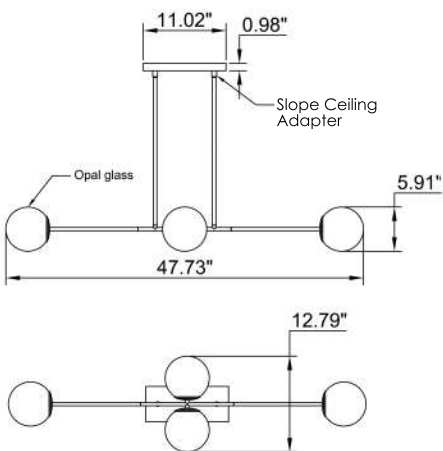

Matte Black Structure

White Acrylic Diffuser

LENGTH	48.00"
HEIGHT	4.00"
WIDTH	4.00"
OAH	108.00"
LIGHT SOURCE	Integrated LED 3CCT 3000K-4000K-5000K
LUMENS	2950 Delivered
WATTAGE	38 Watt
VOLTAGE	120V

Canopy dimensions - 15.8" x 4.7" x 1.6"

Model P1425-BK/AB
Matte Black / Aged Brass Structure
Opal White Glass

HEIGHT 18.26"
DIAMETER 9.45"
OAH 80.00"
LIGHT SOURCE 1 x E26 Medium Base
WATTAGE 60 Watt
VOLTAGE 120V

Slope Ceiling adapter Included