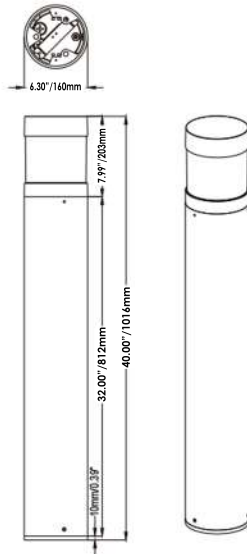

QR5 BOLLARD

- Bridgelux 2835 LED
- Corrosion resistant aluminum exterior
- Housing color: **Black**
- IP65 and IK08 rated
- Intergrated DIP switch for 3 CCT & watt and photosensor
- 5 years warranty

Model No.	Type	Watt	CCT	Chips	Efficacy @3000K (-3%)	LM(±10%) @3000K	Input Volt.	PF	CRI	SPD	Working Temp	IP
VLBLB-R6-CT-MV10-BK	Flat+Cone	14W-19W-24W Selectable	30K-35K-40K Selectable	Bridgelux	140lm/w	3360lm 2660lm 1960lm	120-347	>0.90	> 85	4KV	-40°C~+45°C -40°F~+113°F	IP65

3 CCT & WATTAGE SELECTABLE

Options (Minimum QTY Apply)

PHOTOSENSOR OPTIONS

THE TOP HEADS ARE INTERCHANGEABLE

EM BACKUP OPTIONS