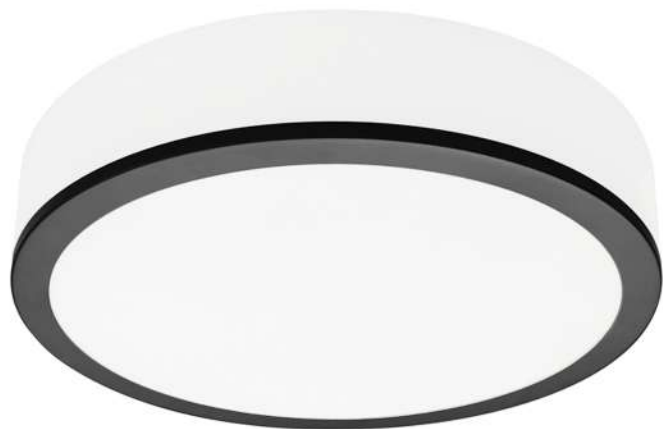

Model FM9469

High Impact Acrylic Diffuser

DIAMETER 16.00"
HIGHT 3-15/16"
LIGHT SOURCE AC LED
WATTAGE 26Watt
LUMENS 2100 Delivered
COLOR TEMP 3CCT
3000K-4000K-5000K
DIMMABLE TRIAC - ELV
90 CRI

Model FM9414-BK

Opal White Glass

DIAMETER 12.00"
HIGHT 2-1/2"
LIGHT SOURCE AC LED
WATTAGE 20Watt
LUMENS 1600 Delivered
COLOR TEMP 3CCT
3000K-4000K-5000K
DIMMABLE TRIAC - ELV
90 CRI