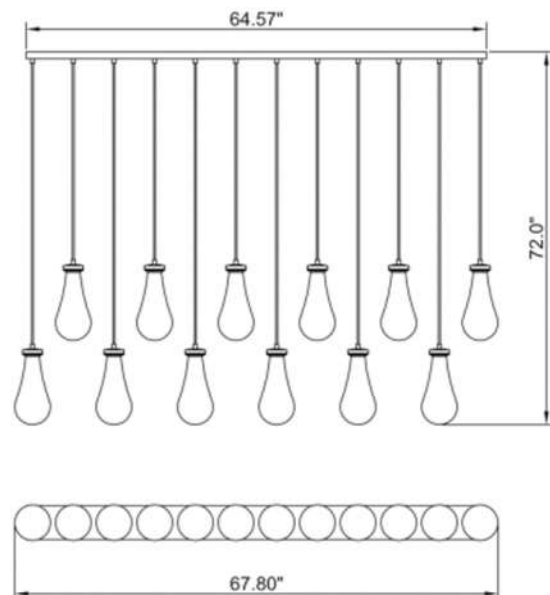

LIGHT SOURCE 1 x E26 Medium Base
 WATTAGE 60 Watt
 VOLTAGE 120V

Modern Luxury Loft Collection

Model C88812L-ABBK

Matte Black / Aged Brass Structure

Clear Glass

Canopy Dimension 65.57" x 8.00"

HEIGHT	12.00"
Diameter	5.00"
OAH	72.00"
LIGHT SOURCE	12 x E12 or T25
WATTAGE	40 Watt
VOLTAGE	120V

Also Available in All Black

Model C5939DT-MB
Matte Black

Large Ring Diameter	39.00"
Small Ring Diameter	30.00"
Over All Height	120.00"
LIGHT SOURCE	17 x E12
WATTAGE	40 Watt
VOLTAGE	120V

Model C10821-48AB