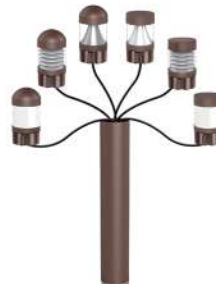

THE TOP HEADS ARE INTERCHANGEABLE