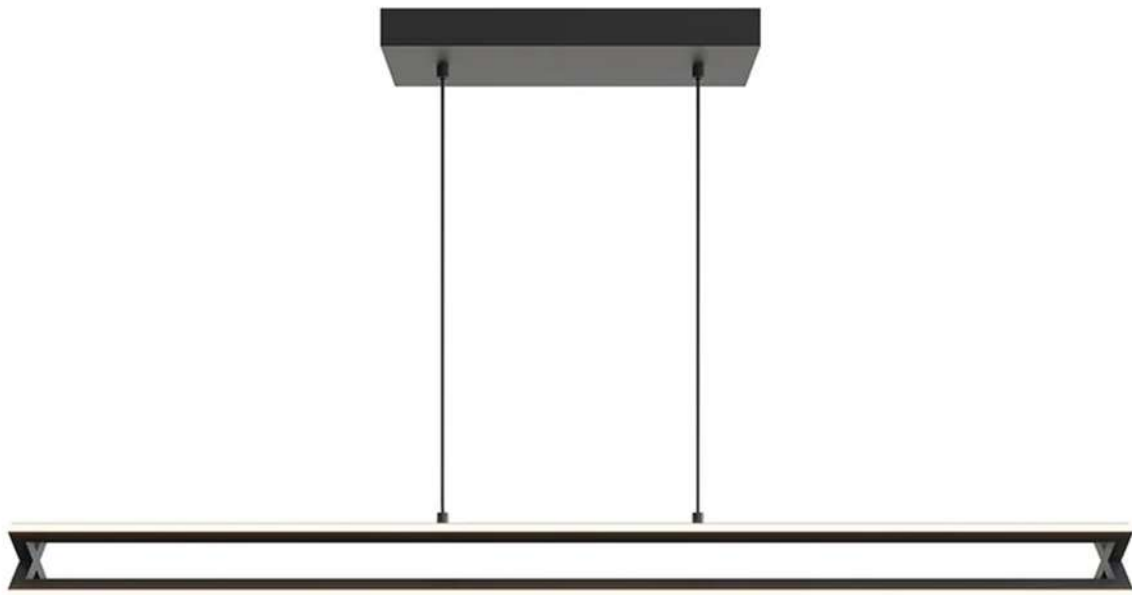

LIGHT SOURCE 1 x E26 Medium Base
 WATTAGE 60 Watt
 VOLTAGE 120V

Modern Luxury Loft Collection

Model C88812L-ABBK

Matte Black / Aged Brass Structure

Clear Glass

Canopy Dimension 65.57" x 8.00"

HEIGHT	12.00"
Diameter	5.00"
OAH	72.00"
LIGHT SOURCE	12 x E12 or T25
WATTAGE	40 Watt
VOLTAGE	120V

Also Available in All Black

Model C5939DT-MB
Matte Black

Large Ring Diameter	39.00"
Small Ring Diameter	30.00"
Over All Height	120.00"
LIGHT SOURCE	17 x E12
WATTAGE	40 Watt
VOLTAGE	120V

Model C10821-48AB

BELLA GRANDE
Aged Brass Structure
AAA GRADE Crystals

LIGHT SOURCE 16 X 40Watt E12
VOLTAGE 120V

Model C1095-7AB/BK

Matte Black
Aged Brass Structure

LIGHT SOURCE 7 X 40Watt E12
VOLTAGE 120V

Model P10248-30-BK

Matte Black Structure

White Acrylic Diffuser

LENGTH	48.00"
HEIGHT	4.00"
WIDTH	4.00"
OAH	108.00"
LIGHT SOURCE	Integrated LED 3CCT 3000K-4000K-5000K
LUMENS	2950 Delivered
WATTAGE	38 Watt
VOLTAGE	120V

Canopy dimensions - 15.8" x 4.7" x 1.6"