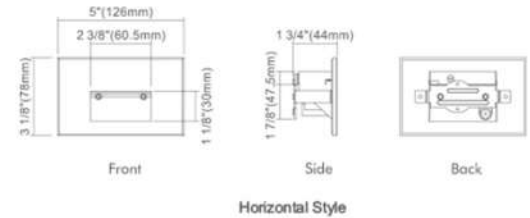

STL1046-3K-WH

STL1046-3K-WH

REPLACEABLE LED MODULE

Made of durable die-cast aluminium with frosted diffuser. Durable powder coated finish for use in coastal outdoor applications.

LIGHT SOURCE AC LED 3000K

WATTAGE 5 Watt

LUMEN 85 lm

VOLTAGE 120V