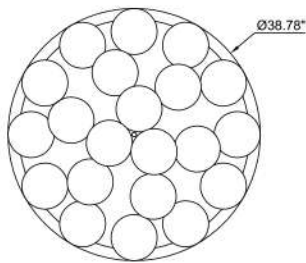

Model C77721-ABBK
Matte Black / Aged Brass Structure
Faux Glass Alabaster

LIGHT SOURCE 21 x E26 Medium Base
WATTAGE 60 Watt
VOLTAGE 120V