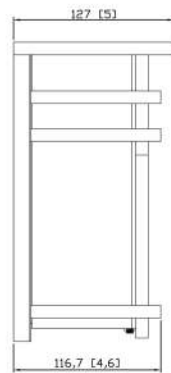

Model OW0307P-BK

Matte Black - Opal Glass Diffuser

LIGHT SOURCE AC LED 3000K

WATTAGE 9 Watt

3CCT 3000K - 4000K - 5000K

LUMENS 750 Delivered

VOLTAGE 120V