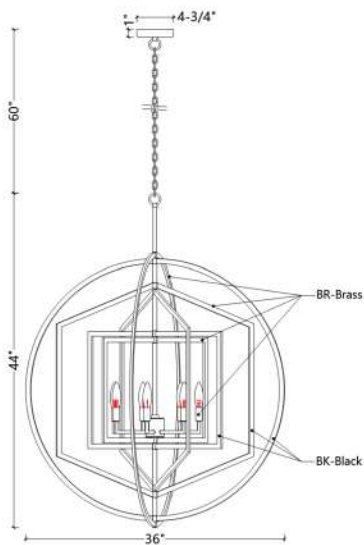

LIGHT SOURCE 1 x E26 Medium Base
 WATTAGE 60 Watt
 VOLTAGE 120V

Modern Luxury Loft Collection

Model C88812L-ABBK

Matte Black / Aged Brass Structure

Clear Glass

Canopy Dimension 65.57" x 8.00"

HEIGHT	12.00"
Diameter	5.00"
OAH	72.00"
LIGHT SOURCE	12 x E12 or T25
WATTAGE	40 Watt
VOLTAGE	120V

Also Available in All Black

Model C5939DT-MB
Matte Black

Large Ring Diameter	39.00"
Small Ring Diameter	30.00"
Over All Height	120.00"
LIGHT SOURCE	17 x E12
WATTAGE	40 Watt
VOLTAGE	120V

Model C10821-48AB

BELLA GRANDE
Aged Brass Structure
AAA GRADE Crystals

LIGHT SOURCE 16 X 40Watt E12
VOLTAGE 120V

Model C1095-7AB/BK

Matte Black
Aged Brass Structure

LIGHT SOURCE 7 X 40Watt E12
VOLTAGE 120V

Model P10248-30-BK

Matte Black Structure

White Acrylic Diffuser

LENGTH	48.00"
HEIGHT	4.00"
WIDTH	4.00"
OAH	108.00"
LIGHT SOURCE	Integrated LED 3CCT 3000K-4000K-5000K
LUMENS	2950 Delivered
WATTAGE	38 Watt
VOLTAGE	120V

Canopy dimensions - 15.8" x 4.7" x 1.6"