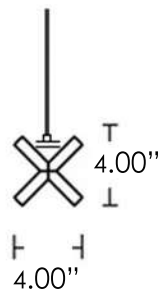

Also Available in All Black

Model C5939DT-MB
Matte Black

Large Ring Diameter	39.00"
Small Ring Diameter	30.00"
Over All Height	120.00"
LIGHT SOURCE	17 x E12
WATTAGE	40 Watt
VOLTAGE	120V

Model C10821-48AB

BELLA GRANDE
Aged Brass Structure
AAA GRADE Crystals

LIGHT SOURCE 16 X 40Watt E12
VOLTAGE 120V

Model C1095-7AB/BK

Matte Black
Aged Brass Structure

LIGHT SOURCE 7 X 40Watt E12
VOLTAGE 120V

Model P10248-30-BK

Matte Black Structure

White Acrylic Diffuser

LENGTH	48.00"
HEIGHT	4.00"
WIDTH	4.00"
OAH	108.00"
LIGHT SOURCE	Integrated LED 3CCT 3000K-4000K-5000K
LUMENS	2950 Delivered
WATTAGE	38 Watt
VOLTAGE	120V

Canopy dimensions - 15.8" x 4.7" x 1.6"