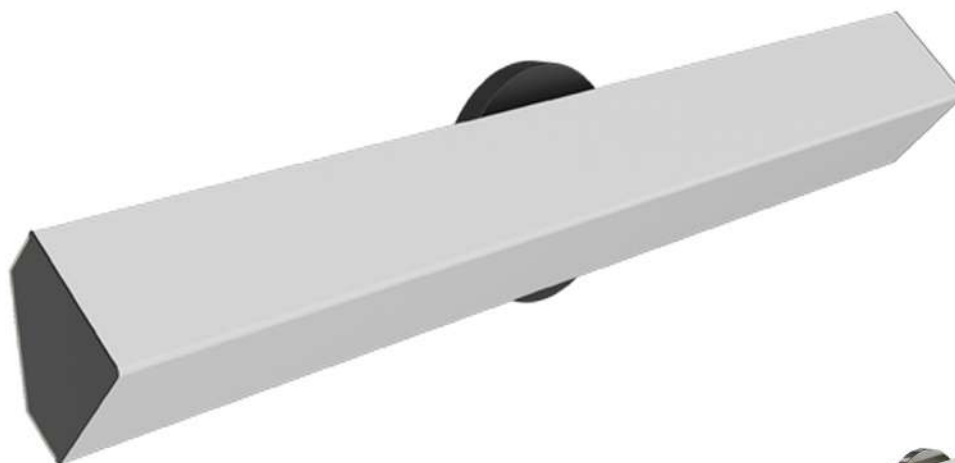

Model VL1374-24-3CCT-BK
Clear Ribbed + Opal White Acrylic

LENGTH 24.00"
HEIGHT 4-3/8"
DEPTH 3.00"
LIGHT SOURCE AC LED
3 CCT 3000K-4000K-5000K
LUMENS 2040 Delivered
WATTAGE 25 Watt
VOLTAGE 120V

Also Available in 36"

VL1374-24-3CCT-SB

Model VL1382-24-3CCT-BK
High Impact White Acrylic

LENGTH 24.00"
HEIGHT 4-3/8"
DEPTH 3.00"
LIGHT SOURCE AC LED
3 CCT 3000K-4000K-5000K
LUMENS 2040 Delivered
WATTAGE 25 Watt
VOLTAGE 120V

Also Available in 36"