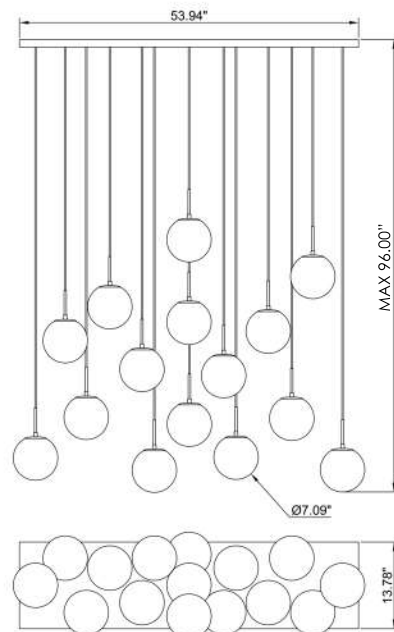

Faux Glass Alabaster

LIGHT SOURCE 15 x E26 Medium Base

WATTAGE 60 Watt

VOLTAGE 120V

Modern Luxury Loft Collection

Model C77713L-ABBK

Matte Black / Aged Brass Structure

Clear Glass

Canopy Dimension 54.00" x 13.78"

OAH	96.00"
LIGHT SOURCE	13 x E26 Medium Base
WATTAGE	60 Watt
VOLTAGE	120V

Model C77707-ABBK

Matte Black / Aged Brass Structure

Faux Glass Alabaster

LIGHT SOURCE 7 x E26 Medium Base

LIGHT SOURCE 1 x E26 Medium Base
 WATTAGE 60 Watt
 VOLTAGE 120V

Modern Luxury Loft Collection

Model C88812L-ABBK

Matte Black / Aged Brass Structure

Clear Glass

Canopy Dimension 65.57" x 8.00"

HEIGHT	12.00"
Diameter	5.00"
OAH	72.00"
LIGHT SOURCE	12 x E12 or T25
WATTAGE	40 Watt
VOLTAGE	120V

Matte Black Structure

White Acrylic Diffuser

LENGTH	48.00"
HEIGHT	4.00"
WIDTH	4.00"
OAH	108.00"
LIGHT SOURCE	Integrated LED 3CCT 3000K-4000K-5000K
LUMENS	2950 Delivered
WATTAGE	38 Watt
VOLTAGE	120V

Canopy dimensions - 15.8" x 4.7" x 1.6"