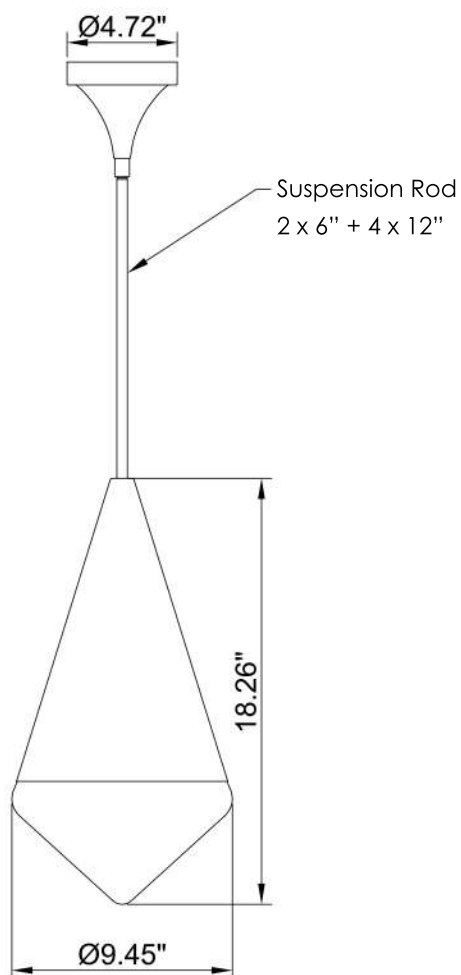

Canopy Dimension 54.00" x 13.78"

OAH	96.00"
LIGHT SOURCE	13 x E26 Medium Base
WATTAGE	60 Watt
VOLTAGE	120V

Model C77707-ABBK

Matte Black / Aged Brass Structure

Faux Glass Alabaster

LIGHT SOURCE 7 x E26 Medium Base

Also Available in All Black

Model C5939DT-MB
Matte Black

Large Ring Diameter	39.00"
Small Ring Diameter	30.00"
Over All Height	120.00"
LIGHT SOURCE	17 x E12
WATTAGE	40 Watt
VOLTAGE	120V

Model C10821-48AB

Matte Black Structure

White Acrylic Diffuser

LENGTH	48.00"
HEIGHT	4.00"
WIDTH	4.00"
OAH	108.00"
LIGHT SOURCE	Integrated LED 3CCT 3000K-4000K-5000K
LUMENS	2950 Delivered
WATTAGE	38 Watt
VOLTAGE	120V

Canopy dimensions - 15.8" x 4.7" x 1.6"

Model P1425-BK/AB
Matte Black / Aged Brass Structure
Opal White Glass

HEIGHT 18.26"
DIAMETER 9.45"
OAH 80.00"
LIGHT SOURCE 1 x E26 Medium Base
WATTAGE 60 Watt
VOLTAGE 120V

Slope Ceiling adapter Included