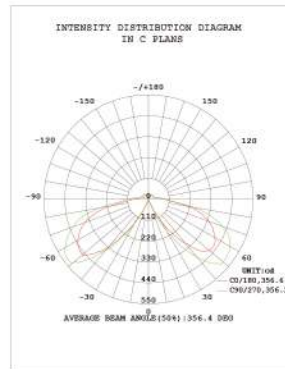

3 CCT & WATTAGE SELECTABLE