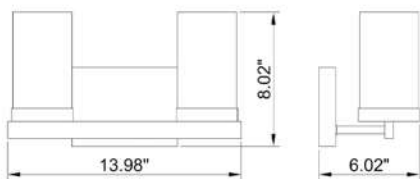

Model VL3714-2BK
Matte Black - Opal White Glass
2 X E26 Medium Base