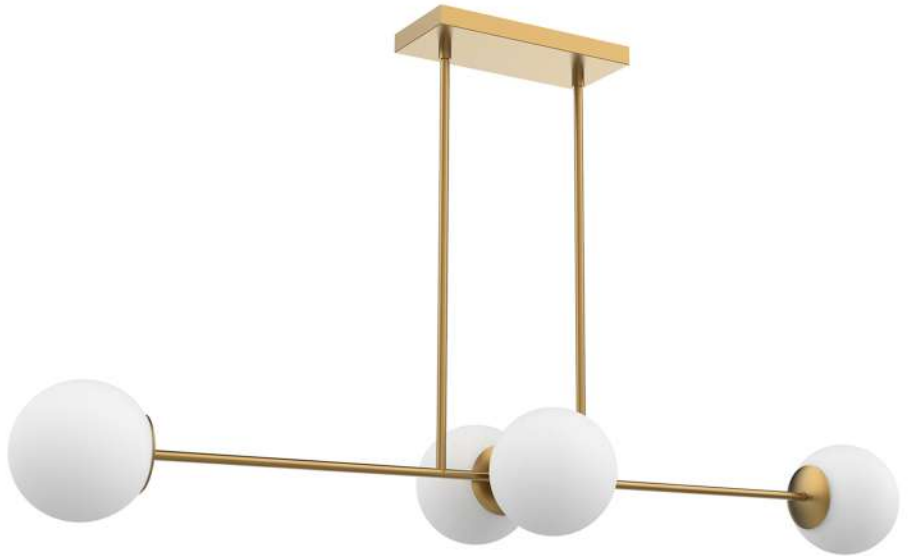

LIGHT SOURCE 1 x E26 Medium Base
 WATTAGE 60 Watt
 VOLTAGE 120V

Modern Luxury Loft Collection

Model C88812L-ABBK

Matte Black / Aged Brass Structure

Clear Glass

Canopy Dimension 65.57" x 8.00"

HEIGHT	12.00"
Diameter	5.00"
OAH	72.00"
LIGHT SOURCE	12 x E12 or T25
WATTAGE	40 Watt
VOLTAGE	120V

BELLA GRANDE
Aged Brass Structure
AAA GRADE Crystals

LIGHT SOURCE 16 X 40Watt E12
VOLTAGE 120V

Model C1095-7AB/BK

Matte Black
Aged Brass Structure

LIGHT SOURCE 7 X 40Watt E12
VOLTAGE 120V

Model P10248-30-BK

Model C9090-4ABOP

Aged Brass Structure

Opal White Glass

OAH 48.00" (120" Wire)
LIGHT SOURCE 4 x E12 Candelabra
WATTAGE 60 Watt
VOLTAGE 120V

Model C9090-4BKOP

Matte Black Structure

Opal White Glass

OAH 48.00" (120" Wire)
LIGHT SOURCE 4 x E12 Candelabra
WATTAGE 60 Watt
VOLTAGE 120V

Model P1425-BK/AB
Matte Black / Aged Brass Structure
Opal White Glass

HEIGHT 18.26"
DIAMETER 9.45"
OAH 80.00"
LIGHT SOURCE 1 x E26 Medium Base
WATTAGE 60 Watt
VOLTAGE 120V

Slope Ceiling adapter Included