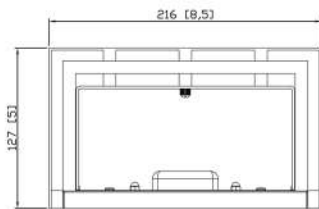

Model OW0307P-BK

Matte Black - Opal Glass Diffuser

LIGHT SOURCE AC LED 3000K

WATTAGE 9 Watt

3CCT 3000K - 4000K - 5000K

LUMENS 750 Delivered

VOLTAGE 120V