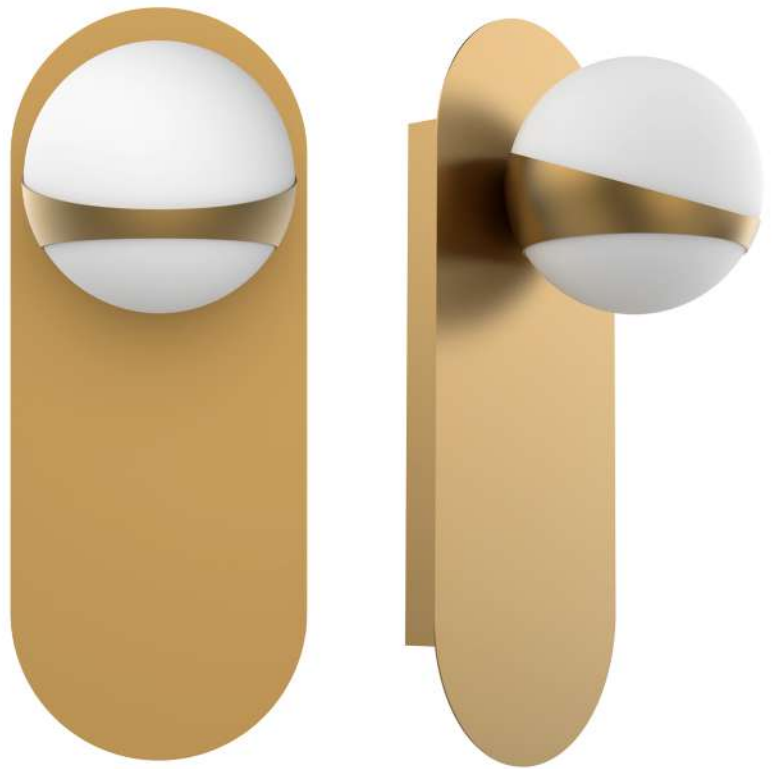

Model WS1004-1AB

Aged Brass Structure
Opal White Glass

LIGHT SOURCE 1 x G9
WATTAGE 40 Watt
VOLTAGE 120V

Model WS1004-1BK

Matte Black Structure
Opal White Glass

LIGHT SOURCE 1 x G9
WATTAGE 40 Watt
VOLTAGE 120V