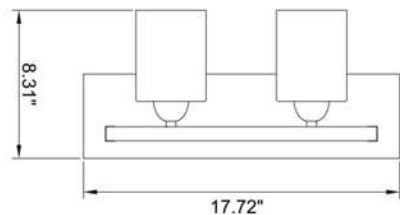

Model VL3100-2BK-WH
Matte Black - Opal White Glass
2 x E26 Medium Base