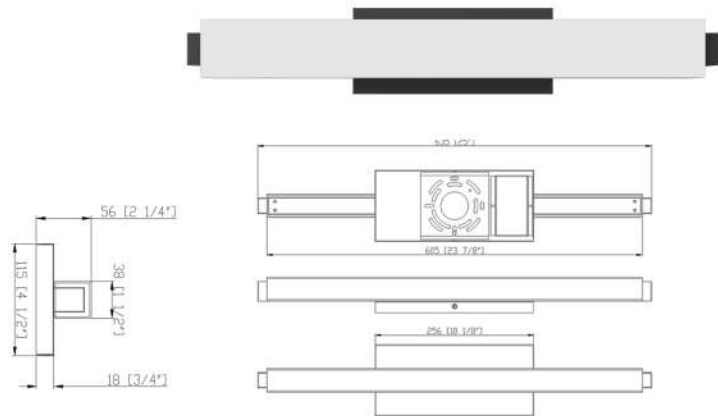

Also Available in 36"

VL1382-24-3CCT-BN

VL1382-24-3CCT-SB

Model VL1384-24-3CCT-BK

Matte Black - White Acrylic Diffuser

LENGTH 24.00"
 HEIGHT 4.50"
 DEPTH 2.50"
 LIGHT SOURCE AC LED
 3 CCT 3000K-4000K-5000K
 LUMENS 2100 Delivered
 WATTAGE 25 Watt
 VOLTAGE 120V