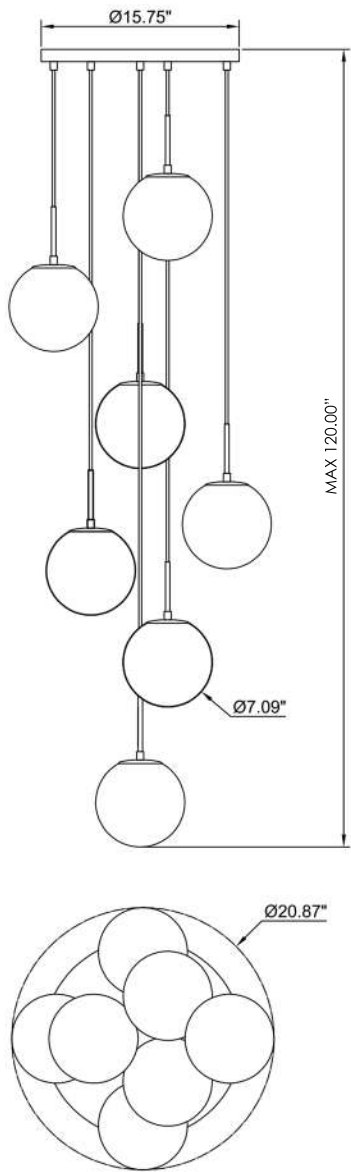

Faux Glass Alabaster

LIGHT SOURCE 15 x E26 Medium Base

WATTAGE 60 Watt

VOLTAGE 120V

Modern Luxury Loft Collection

Model C77713L-ABBK

Matte Black / Aged Brass Structure

Clear Glass

Canopy Dimension 54.00" x 13.78"

OAH	96.00"
LIGHT SOURCE	13 x E26 Medium Base
WATTAGE	60 Watt
VOLTAGE	120V

Model C77707-ABBK

Matte Black / Aged Brass Structure

Faux Glass Alabaster

LIGHT SOURCE 7 x E26 Medium Base

LIGHT SOURCE 1 x E26 Medium Base
 WATTAGE 60 Watt
 VOLTAGE 120V

Modern Luxury Loft Collection

Model C88812L-ABBK

Matte Black / Aged Brass Structure

Clear Glass

Canopy Dimension 65.57" x 8.00"

HEIGHT	12.00"
Diameter	5.00"
OAH	72.00"
LIGHT SOURCE	12 x E12 or T25
WATTAGE	40 Watt
VOLTAGE	120V

Matte Black Structure

White Acrylic Diffuser

LENGTH	48.00"
HEIGHT	4.00"
WIDTH	4.00"
OAH	108.00"
LIGHT SOURCE	Integrated LED 3CCT 3000K-4000K-5000K
LUMENS	2950 Delivered
WATTAGE	38 Watt
VOLTAGE	120V

Canopy dimensions - 15.8" x 4.7" x 1.6"