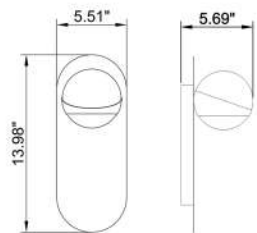

Model WS1004-1BK

Matte Black Structure
Opal White Glass

LIGHT SOURCE 1 x G9
WATTAGE 40 Watt
VOLTAGE 120V