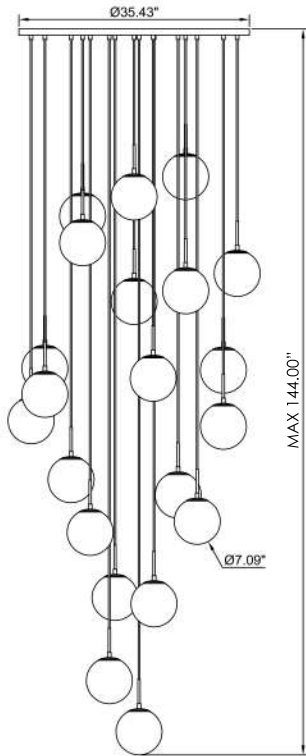

VINCI
LIGHTING

Model C77721-ABBK
 Matte Black / Aged Brass Structure
 Faux Glass Alabaster

LIGHT SOURCE 21 x E26 Medium Base
 WATTAGE 60 Watt
 VOLTAGE 120V

Model C77715-ABBK

Matte Black / Aged Brass Structure

Canopy Dimension 54.00" x 13.78"

OAH	96.00"
LIGHT SOURCE	13 x E26 Medium Base
WATTAGE	60 Watt
VOLTAGE	120V

Model C77707-ABBK

Matte Black / Aged Brass Structure

Faux Glass Alabaster

LIGHT SOURCE 7 x E26 Medium Base

LIGHT SOURCE 1 x E26 Medium Base
 WATTAGE 60 Watt
 VOLTAGE 120V

Modern Luxury Loft Collection

Model C88812L-ABBK

Matte Black / Aged Brass Structure

Clear Glass

Canopy Dimension 65.57" x 8.00"

HEIGHT	12.00"
Diameter	5.00"
OAH	72.00"
LIGHT SOURCE	12 x E12 or T25
WATTAGE	40 Watt
VOLTAGE	120V

Also Available in All Black

Model C5939DT-MB
Matte Black

Large Ring Diameter	39.00"
Small Ring Diameter	30.00"
Over All Height	120.00"
LIGHT SOURCE	17 x E12
WATTAGE	40 Watt
VOLTAGE	120V

Model C10821-48AB