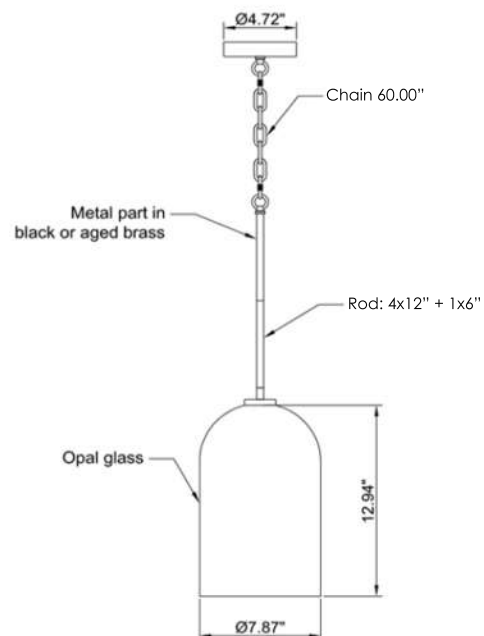

Model CP5613-BK-WH
Model CP5613-AB-WH

Matte Black Opal White Glass
Aged Brass Structure Opal White Glass

LIGHT SOURCE 1 x E26 Medium Base
WATTAGE 60 Watt
VOLTAGE 120V