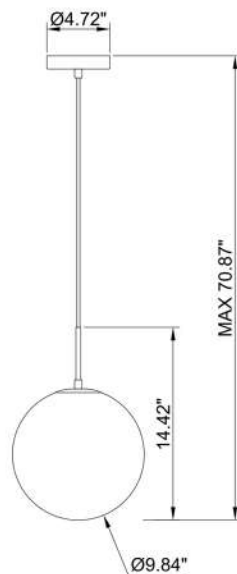

Model C77701-ABBK
Matte Black / Aged Brass Structure
Faux Alabater Glass

LIGHT SOURCE 1 x E26 Medium Base
WATTAGE 60 Watt
VOLTAGE 120V