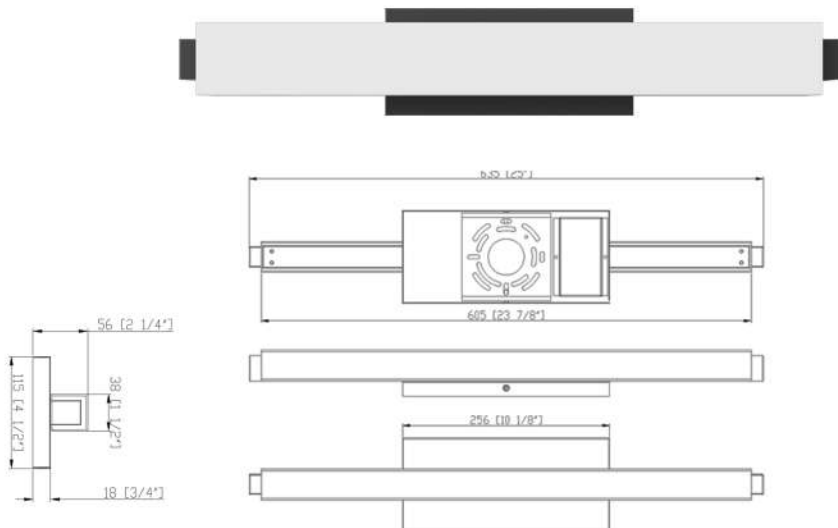

Model VL1384-36-3CCT-BK

Matte Black - White Acrylic Diffuser

LENGTH 36.00"
HEIGHT 4.50"
DEPTH 2.50"
LIGHT SOURCE AC LED
3 CCT 3000K-4000K-5000K
LUMENS 2400 Delivered
WATTAGE 30 Watt
VOLTAGE 120V