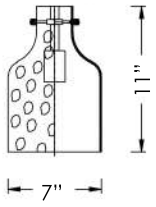

P1007-CL

P1012-CL

P1016-CL

CL = Clear Hammered Glass

BK = Black

AB = Aged Brass

CH = Polished Chrome

OAH 60.00"

LIGHT SOURCE 1 x E26 Medium Base

WATTAGE 60 Watt

VOLTAGE 120V