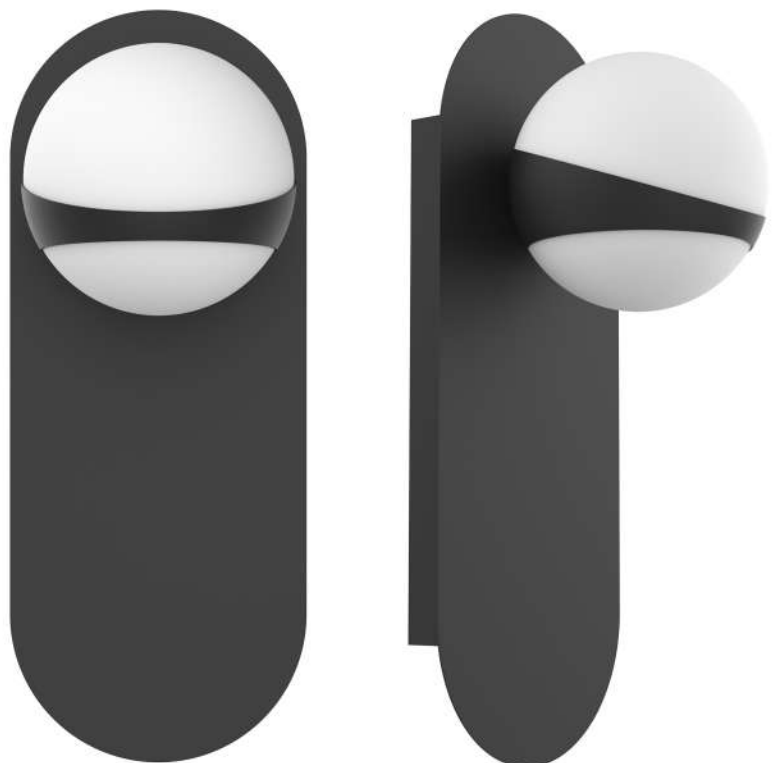

Model WS1004-1AB

Aged Brass Structure
Opal White Glass

LIGHT SOURCE 1 x G9
WATTAGE 40 Watt
VOLTAGE 120V

Model WS1004-1BK

Matte Black Structure
Opal White Glass

LIGHT SOURCE 1 x G9
WATTAGE 40 Watt
VOLTAGE 120V