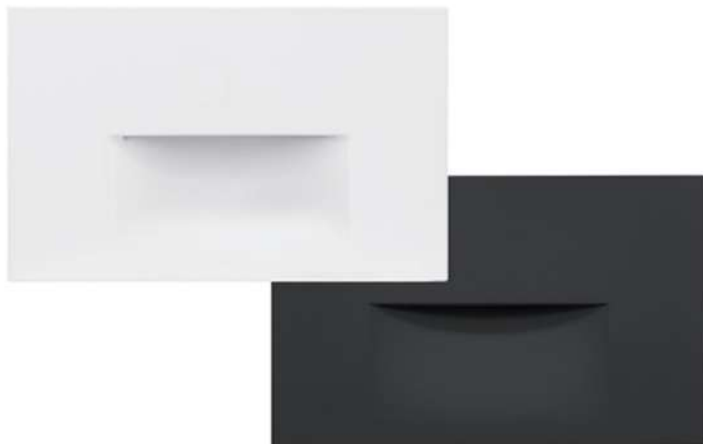

Made of durable die-cast aluminium with frosted diffuser. Durable powder coated finish for use in coastal outdoor applications.

LIGHT SOURCE AC LED 3000K

WATTAGE 5 Watt

LUMEN 85 lm

VOLTAGE 120V

STL1049-5CT-BK(Black)