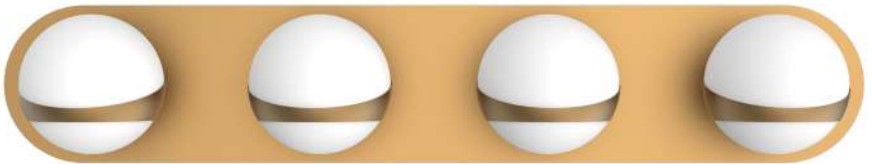

Model VL1004-4AB

Aged Brass Structure
Opal White Glass

LENGTH 29.70"
HEIGHT 5.75"
DEPTH 5.12"
LIGHT SOURCE 4 x G9
WATTAGE 40 Watt
VOLTAGE 120V