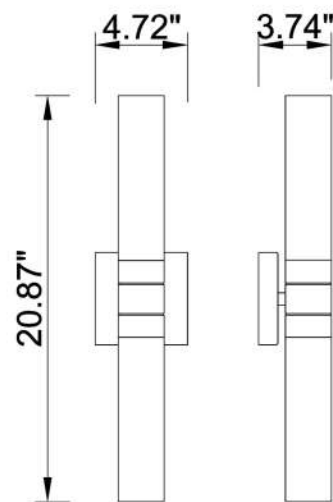

This Item can be installed Vertical and Horizontal

Model VL1004-3AB

Aged Brass Structure
Opal White Glass

LENGTH 22.00"
HEIGHT 5.75"
DEPTH 5.12"
LIGHT SOURCE 3 x G9
WATTAGE 40 Watt
VOLTAGE 120V

Model VL1004-4AB

Aged Brass Structure
Opal White Glass

LENGTH 29.70"
HEIGHT 5.75"
DEPTH 5.12"
LIGHT SOURCE 4 x G9
WATTAGE 40 Watt
VOLTAGE 120V

Model VL1004-3BK

Matte Black Structure
Opal White Glass

LENGTH 22.00"
HEIGHT 5.75"
DEPTH 5.12"
LIGHT SOURCE 3 x G9
WATTAGE 40 Watt
VOLTAGE 120V