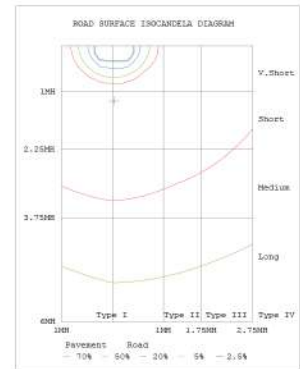

3 CCT & WATTAGE SELECTABLE