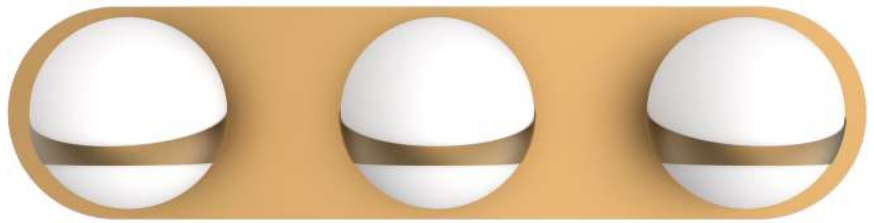

This Item can be installed Vertical and Horizontal

Model VL1004-3AB

Aged Brass Structure
Opal White Glass

LENGTH 22.00"
HEIGHT 5.75"
DEPTH 5.12"
LIGHT SOURCE 3 x G9
WATTAGE 40 Watt
VOLTAGE 120V

Model VL1004-4AB