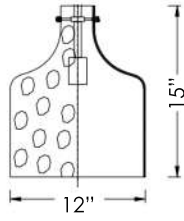

P1007-CL

P1012-CL

P1016-CL

CL = Clear Hammered Glass

BK = Black

AB = Aged Brass

CH = Polished Chrome

OAH 60.00"

LIGHT SOURCE 1 x E26 Medium Base

WATTAGE 60 Watt

VOLTAGE 120V