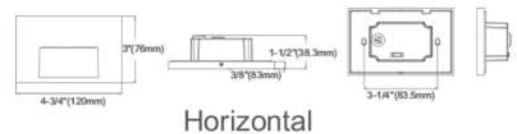

STL1049-5CT-BK(Black)

STL1049-5CT-WH(White)

REPLACEABLE LED MODULE

Made of durable die-cast aluminium with frosted diffuser. Durable powder coated finish for use in coastal outdoor applications.