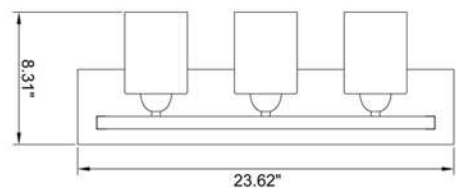

Model VL3100-3BK-WH
Matte Black - Opal White Glass
3 x E26 Medium Base