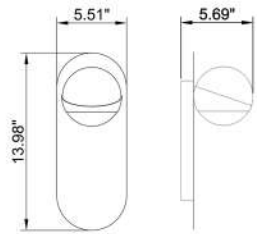

Model WS1004-1AB

Aged Brass Structure
Opal White Glass

LIGHT SOURCE 1 x G9
WATTAGE 40 Watt
VOLTAGE 120V