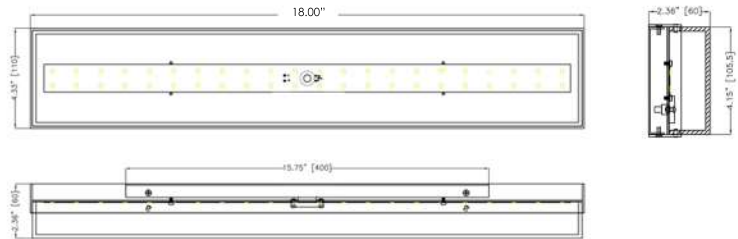

Model VL60318BK-WH
Matte Black - White Glass Diffuser

LENGTH 18.00"
HEIGHT 4.33"
DEPTH 2.36"
LIGHT SOURCE AC LED
3 CCT 3000K-4000K-5000K
LUMENS 1650 Delivered
WATTAGE 16 Watt
VOLTAGE 120V

Can be Installed Vertical and Horizontal

Model VL60324BK-WH
Matte Black - White Glass Diffuser

LENGTH 24.00"
HEIGHT 4.33"
DEPTH 2.36"
LIGHT SOURCE AC LED
3 CCT 3000K-4000K-5000K
LUMENS 1950 Delivered
WATTAGE 24 Watt
VOLTAGE 120V