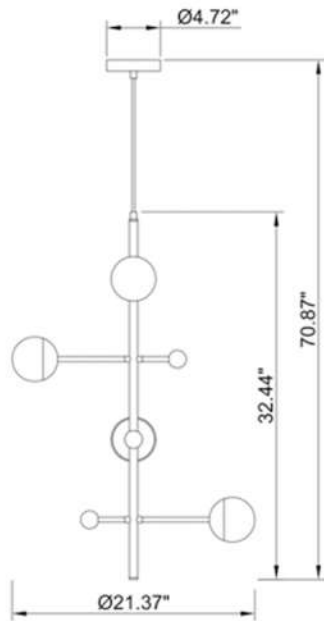

Model C1092-1AB/BK
Matte Black + Aged Brass Structure
Opal White Glass

LIGHT SOURCE 4 x G9 LED (Lamp Not Included)
WATTAGE 40 Watt
VOLTAGE 120V