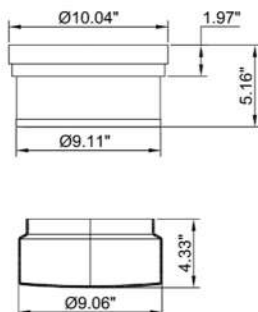

Model FM3610

BK = Matte Black
AGB = Aged Brass
CH = Polished Chrome
Opal White Glass

LIGHT SOURCE AC LED
5CCT 3000K/3500K/4000K/5000K/6000K
Source Lumens 2200lm
WATTAGE 22 Watt
VOLTAGE 120V