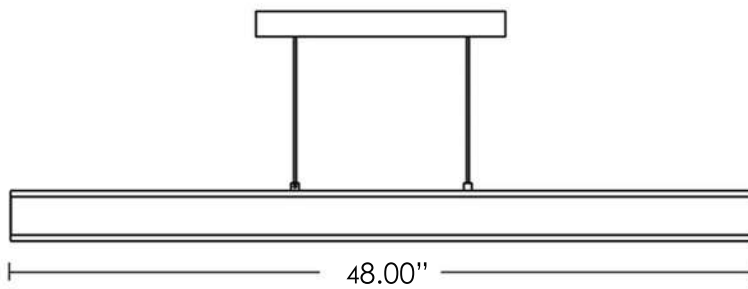

Also Available in All Black

Model C5939DT-MB
Matte Black

Large Ring Diameter	39.00"
Small Ring Diameter	30.00"
Over All Height	120.00"
LIGHT SOURCE	17 x E12
WATTAGE	40 Watt
VOLTAGE	120V

Model C10821-48AB

Matte Black Structure

White Acrylic Diffuser

LENGTH	48.00"
HEIGHT	4.00"
WIDTH	4.00"
OAH	108.00"
LIGHT SOURCE	Integrated LED 3CCT 3000K-4000K-5000K
LUMENS	2950 Delivered
WATTAGE	38 Watt
VOLTAGE	120V

Canopy dimensions - 15.8" x 4.7" x 1.6"