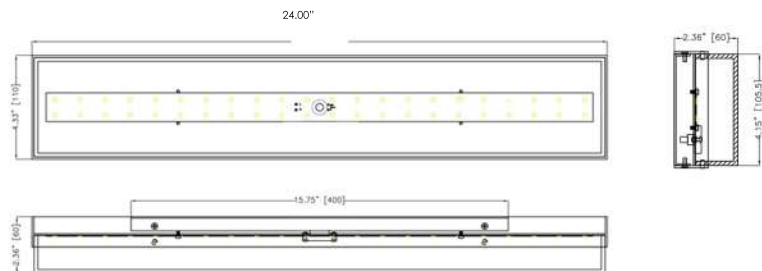

Can be Installed Vertical and Horizontal