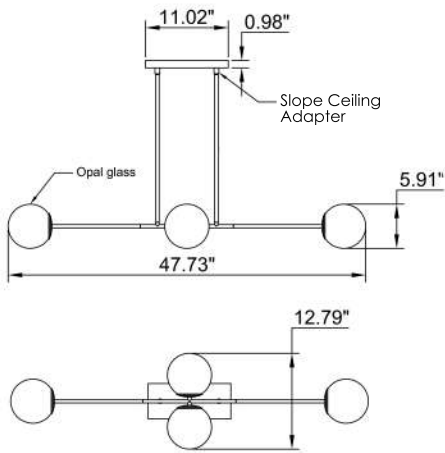

Model C9090-4ABOP

Aged Brass Structure

Opal White Glass

OAH 48.00" (120" Wire)
LIGHT SOURCE 4 x E12 Candelabra
WATTAGE 60 Watt
VOLTAGE 120V