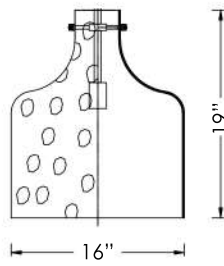

P1007-CL

P1012-CL

P1016-CL

CL = Clear Hammered Glass

BK = Black

AB = Aged Brass

CH = Polished Chrome

OAH 60.00"

LIGHT SOURCE 1 x E26 Medium Base

WATTAGE 60 Watt

VOLTAGE 120V