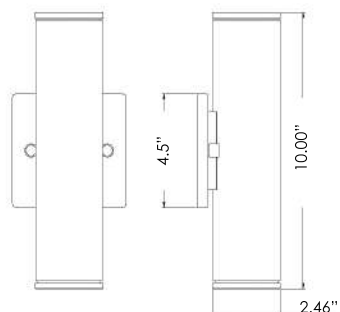

OL5310-GU-BK

Matte Black - Clear Glass Diffuser

LIGHT SOURCE 2 x GU10 LED (Not Included)

WATTAGE 25 Watt

VOLTAGE 120V