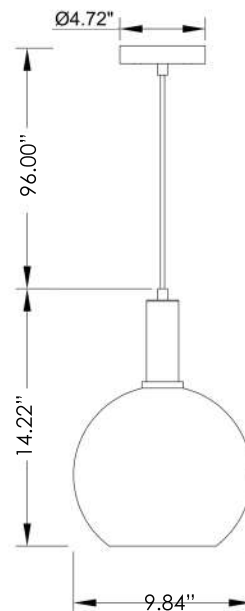

Model P1405-BKWH
Model P1405-ABWH
Matte Black Opal White Glass
Aged Brass Structure Opal White Glass
Fabric Jacket Cord

LIGHT SOURCE 1 x E26 Medium Base
WATTAGE 60 Watt
VOLTAGE 120V