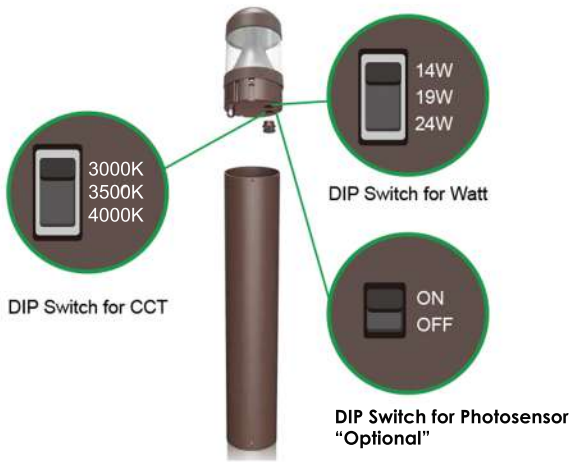

3 CCT & WATTAGE SELECTABLE