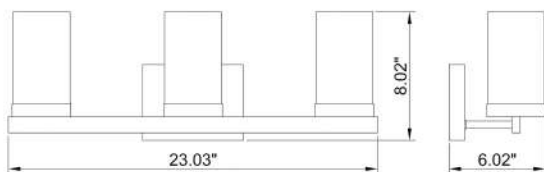

Model VL3723-3BK
Matte Black - Opal White Glass
3 x E26 Medium Base