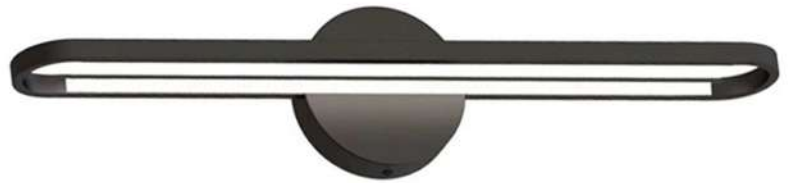

Model VL1887-36BK

Matte Black - White Acrylic Diffuser

LENGTH 36.00"
HEIGHT 5-1/8"
DEPTH 3.95"
LIGHT SOURCE AC LED
3 CCT 3000K-4000K-5000K
LUMENS 1870 Delivered
WATTAGE 22 Watt
VOLTAGE 120V

Also Available in Polished Chrome