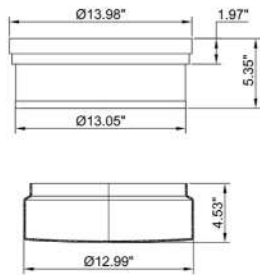

Model FM3614

BK=Matte Black
AGB=Aged Brass
CH=Polished Chrome
Opal White Glass

LIGHT SOURCE AC LED
5CCT 3000K/3500K/4000K/5000K/6000K
Source Lumens 3200lm
WATTAGE 32 Watt
VOLTAGE 120V