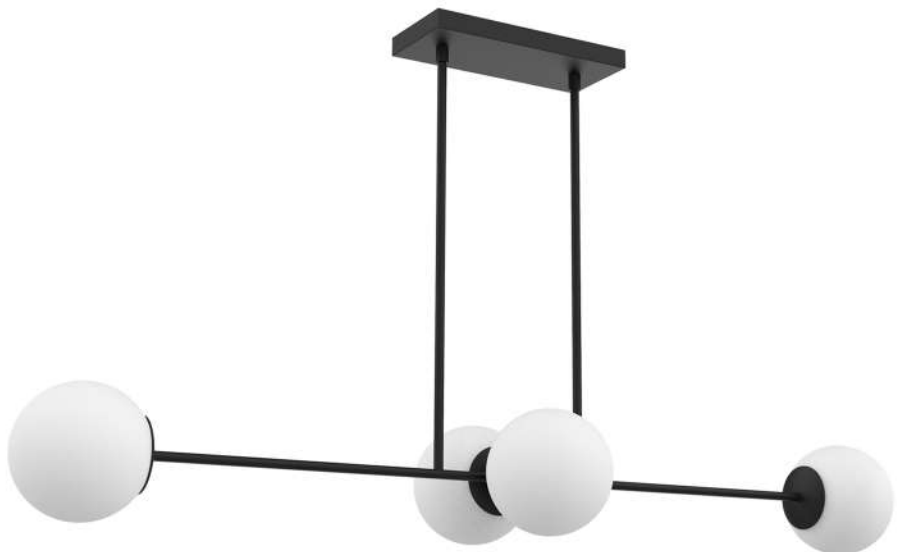

Canopy Dimension 54.00" x 13.78"

OAH	96.00"
LIGHT SOURCE	13 x E26 Medium Base
WATTAGE	60 Watt
VOLTAGE	120V

Model C77707-ABBK

Matte Black / Aged Brass Structure

Faux Glass Alabaster

LIGHT SOURCE 7 x E26 Medium Base

LIGHT SOURCE 1 x E26 Medium Base
 WATTAGE 60 Watt
 VOLTAGE 120V

Modern Luxury Loft Collection

Model C88812L-ABBK

Matte Black / Aged Brass Structure

Clear Glass

Canopy Dimension 65.57" x 8.00"

HEIGHT	12.00"
Diameter	5.00"
OAH	72.00"
LIGHT SOURCE	12 x E12 or T25
WATTAGE	40 Watt
VOLTAGE	120V

Model C9090-4ABOP

Aged Brass Structure

Opal White Glass

OAH 48.00" (120" Wire)
LIGHT SOURCE 4 x E12 Candelabra
WATTAGE 60 Watt
VOLTAGE 120V

Model C9090-4BKOP

Matte Black Structure

Opal White Glass

OAH 48.00" (120" Wire)
LIGHT SOURCE 4 x E12 Candelabra
WATTAGE 60 Watt
VOLTAGE 120V

Model P1425-BK/AB
Matte Black / Aged Brass Structure
Opal White Glass

HEIGHT 18.26"
DIAMETER 9.45"
OAH 80.00"
LIGHT SOURCE 1 x E26 Medium Base
WATTAGE 60 Watt
VOLTAGE 120V

Slope Ceiling adapter Included