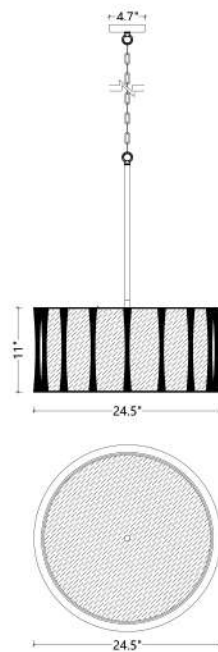

Model CP8824-BK-WH
Matte Black Structure
White Linen Fabric Shade

HEIGHT 11.00
WIDTH 24.50\"/>
OAH 85.00\"/>
LIGHT SOURCE 4 x E26 Medium Base
WATTAGE 60 Watt
VOLTAGE 120V