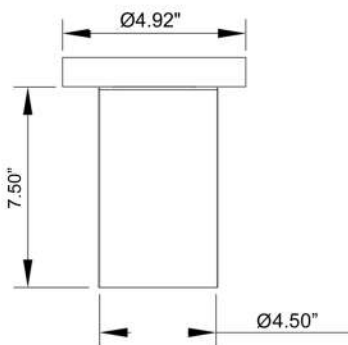

Model FM38012-E-MB

Matte Black Structure

LIGHT SOURCE 1 x E26 Medium Base
R & PAR
WATTAGE 100W
VOLTAGE 120V