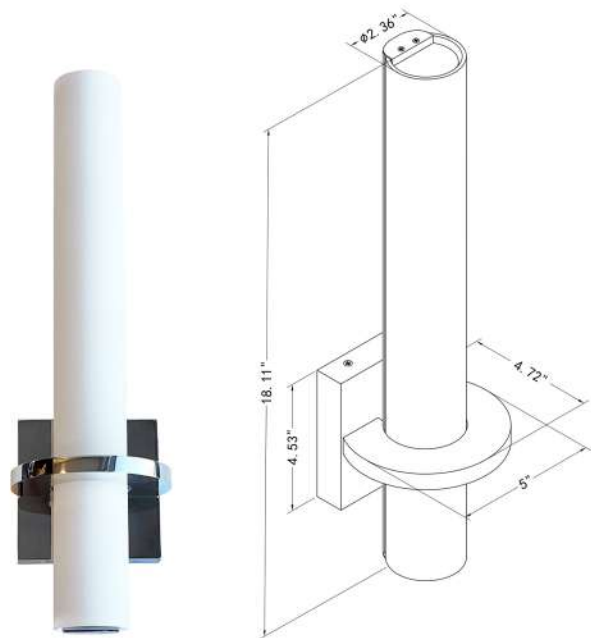

Model WS8506CH

Polished Chrome Structure - Opal White Glass

LIGHT SOURCE	AC LED Dimmable
WATTAGE	13 Watt
COLOR TEMP	3 CCT 3000k-4000k-5000k
LUMENS	1040 Delivered Lumens
VOLTAGE	120V