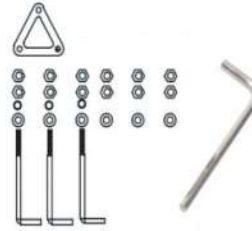

QR5 BOLLARD

- Bridgelux 2835 LED
- Corrosion resistant aluminum exterior
- Housing color: **Black**
- IP65 and IK08 rated
- Intergrated DIP switch for 3 CCT & watt and photosensor
- 5 years warranty