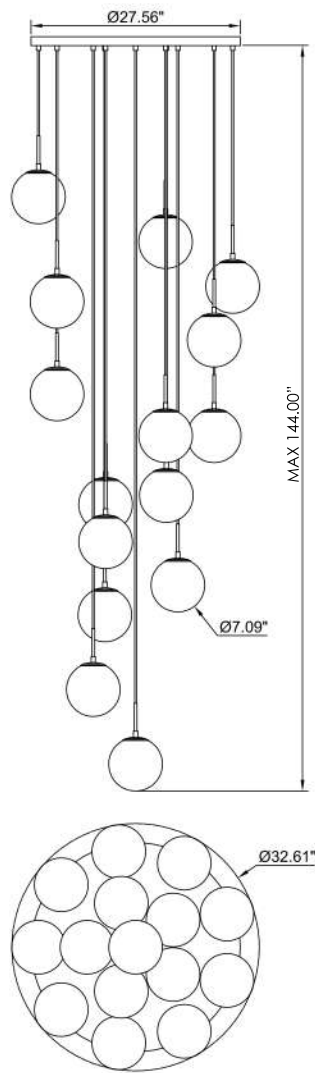

VINCI
LIGHTING

Model C77721-ABBK
 Matte Black / Aged Brass Structure
 Faux Glass Alabaster

LIGHT SOURCE 21 x E26 Medium Base
 WATTAGE 60 Watt
 VOLTAGE 120V

Model C77715-ABBK

Matte Black / Aged Brass Structure

Faux Glass Alabaster

LIGHT SOURCE 15 x E26 Medium Base

WATTAGE 60 Watt

VOLTAGE 120V

Modern Luxury Loft Collection

Model C77713L-ABBK

Matte Black / Aged Brass Structure

Clear Glass

Canopy Dimension 54.00" x 13.78"

OAH	96.00"
LIGHT SOURCE	13 x E26 Medium Base
WATTAGE	60 Watt
VOLTAGE	120V

Model C77707-ABBK

Matte Black / Aged Brass Structure

Faux Glass Alabaster

LIGHT SOURCE 7 x E26 Medium Base

LIGHT SOURCE 1 x E26 Medium Base
 WATTAGE 60 Watt
 VOLTAGE 120V

Modern Luxury Loft Collection

Model C88812L-ABBK

Matte Black / Aged Brass Structure

Clear Glass

Canopy Dimension 65.57" x 8.00"

HEIGHT	12.00"
Diameter	5.00"
OAH	72.00"
LIGHT SOURCE	12 x E12 or T25
WATTAGE	40 Watt
VOLTAGE	120V