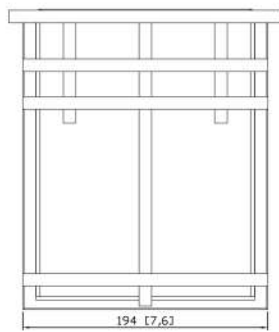

Model OW0307P-BK

Matte Black - Opal Glass Diffuser

LIGHT SOURCE AC LED 3000K

WATTAGE 9 Watt

3CCT 3000K - 4000K - 5000K

LUMENS 750 Delivered

VOLTAGE 120V