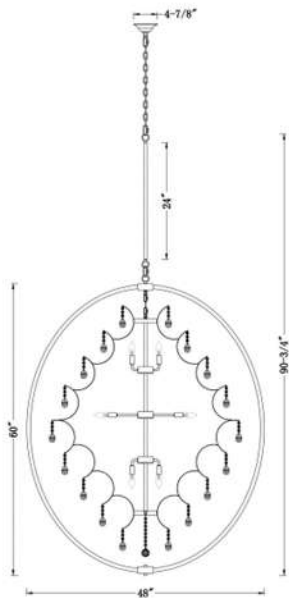

Model C10821-48AB

BELLA GRANDE
Aged Brass Structure
AAA GRADE Crystals

LIGHT SOURCE 16 X 40Watt E12
VOLTAGE 120V