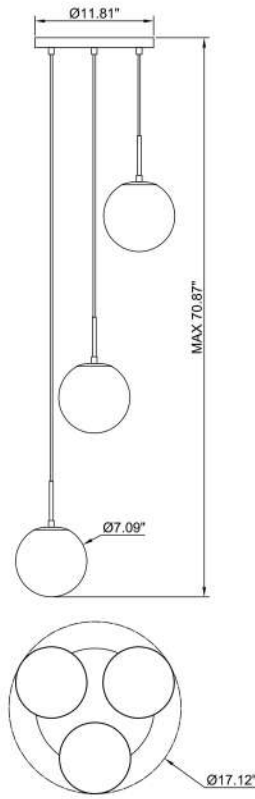

Model C77703-ABBK
Matte Black / Aged Brass Structure
Faux Alabater Glass

LIGHT SOURCE 3 x E26 Medium Base
WATTAGE 60 Watt
VOLTAGE 120V